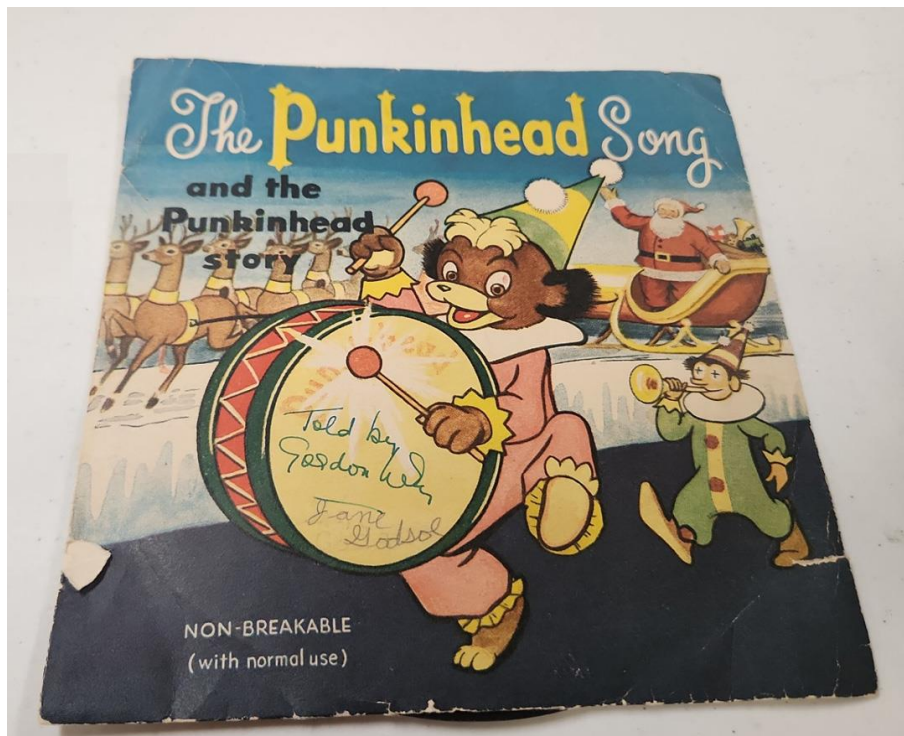

Farm Hay Cart after delivering a Christmas tree by Britains (England)

Celluloid Santa in sleigh pulled by 2 reindeer (made in Japan)

Queen Elizabeth Coronation Coach by Matchbox Leslie Moko (England)

## DISPLAY #2

A selection of Punkinhead items well loved in years long gone by children at Christmas time

Punkinhead bear, so named for the tuft of hair on the top of his head

Colouring Books from Eaton's with drawings of items from the Eaton's sponsored Toronto Santa Claus Parade

A record with the Punkinhead song and story from the days before computers and on-line music

GLOW Magazines  
(as it says) "The Magazine of the Golden Glow of Christmas Past"