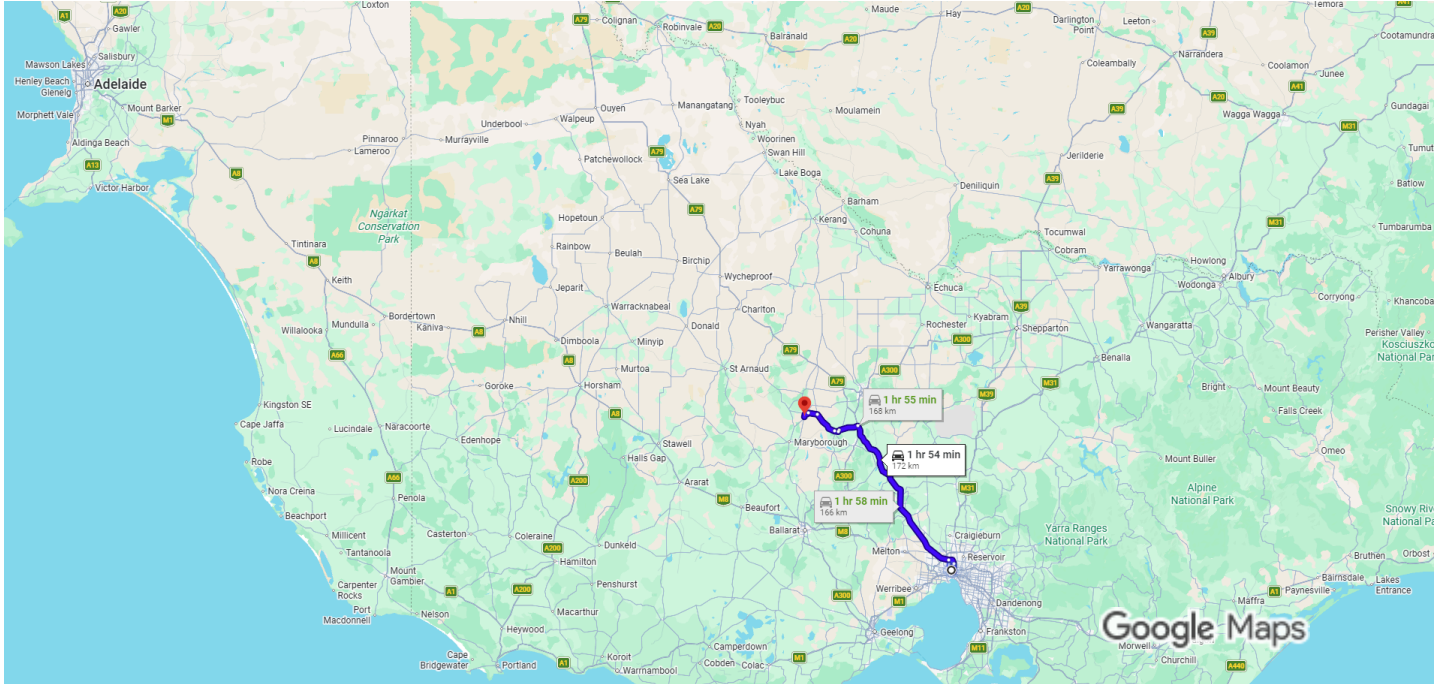

-37.7931909, 144.9189233 to Eddington, Drive 172 km, 1 hr 54 min
Victoria 3472

Imagery ©2026, Map data ©2026 Google 50 km

 **via Calder Fwy/M79** **1 hr 54 min**
 Fastest route now due to traffic conditions 172 km
 This route has tolls.

 **via Calder Fwy/M79 and Bridgewater-Maldon Rd/C282** **1 hr 58 min**
 166 km

 **via Calder Fwy/M79, Fogartys Gap Rd and Bridgewater-Maldon Rd/C282** **1 hr 55 min**
 168 km

Explore Eddington

Restaurants

Hotels

Petrol stations

Car Places

More